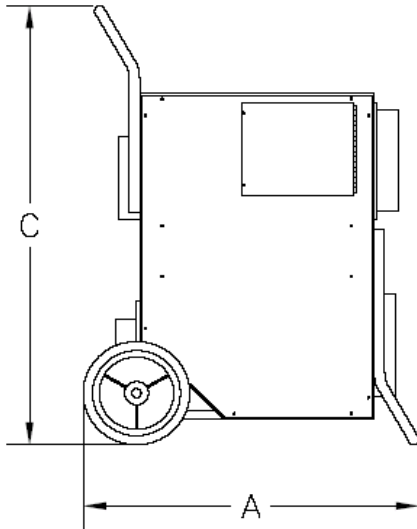

Advanced Reactive Drying

5931 Ford Court Brighton, MI 48116 • 810.229.7900

Fax: 810.229.7908 • sales@cdims.com • cdims.com

MS-600-ARID-Dry Desiccant Dehumidifier

<u>Model</u>	<u>CFM</u>	<u>Fuel Type</u>	<u>"A" Dim.</u>	<u>"B" Dim.</u>	<u>"C" Dim.</u>	<u>Weight</u>
MS-600	600	Electric	31 1/2"	25 1/2"	42 1/2"	140 lbs

	Static Pressure External	Moisture Removal Lbs/Hr 80°/60% RH	Moisture Removal Pints/Day 80°/60% RH	Moisture Removal Lbs/Hr 55°/80% RH	Moisture Removal Pints/Day 55°/80% RH	Electric Reactivation FLA Load 220/1/60	Electric Reactivation MCA Load 220/1/60
Air Volume 600	.5" w.c.	7.84	180.7	6.35	146.5	23.5	30